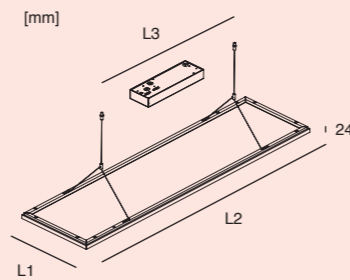

CE IP20 IK02

Slim design

PENDANT

size

1200x300 | 1200x450 | 1500x300 | 1500x450mm

dimensional sketch

housing colour

● ● High-quality aluminium with powder coated finish in RAL9016 white fine texture | RAL9005 black fine texture

optics

Transparent high-quality PMMA prismatic sheet for better light distribution

light distribution

EOS Sky

Go to product configurator

Order code	Description	System power (W)	Direct light output (lm)	Indirect light output (lm)	Weight (kg)
EOS SKY					
EO12030SEY00X0	EOS SKY 1200x300	58	2634	2243	4,6
EO12030SEY01X0	EOS SKY 1200x300 DALI	59	2634	2243	4,6
EO12030SEY0CX0	EOS SKY 1200x300 CASAMBI	59	2634	2243	4,6
EO12040SEY00X0	EOS SKY 1200x450	58	2634	2243	5,6
EO12040SEY01X0	EOS SKY 1200x450 DALI	59	2634	2243	5,6
EO12040SEY0CX0	EOS SKY 1200x450 CASAMBI	59	2634	2243	5,6
EO15030SEY00X0	EOS SKY 1500x300	64	2912	2480	6,3
EO15030SEY01X0	EOS SKY 1500x300 DALI	65	2912	2480	6,3
EO15030SEY0CX0	EOS SKY 1500x300 CASAMBI	65	2912	2480	6,3
EO15040SEY00X0	EOS SKY 1500x450	64	2912	2480	7,4
EO15040SEY01X0	EOS SKY 1500x450 DALI	65	2912	2480	7,4
EO15040SEY0CX0	EOS SKY 1500x450 CASAMBI	65	2912	2480	7,4