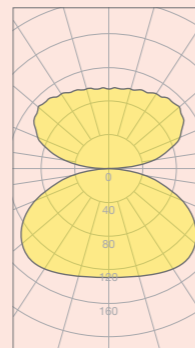

CE IP20 IK02

Slim design

PENDANT

size

1200x300 | 1200x450 | 1500x300 | 1500x450mm

dimensional sketch

housing colour

● ● High-quality aluminium with powder coated finish in RAL9016 white fine texture | RAL9005 black fine texture

optics

Transparent high-quality PMMA prismatic sheet for better light distribution

light distribution

EOS Sky

Go to product configurator

Order code	Description	System power (W)	Direct light output (lm)	Indirect light output (lm)	Weight (kg)
EOS SKY					
EO12030SEY00X0	EOS SKY 1200x300	58	2634	2243	4,6
EO12030SEY01X0	EOS SKY 1200x300 DALI	59	2634	2243	4,6
EO12030SEY0CX0	EOS SKY 1200x300 CASAMBI	59	2634	2243	4,6
EO12040SEY00X0	EOS SKY 1200x450	58	2634	2243	5,6
EO12040SEY01X0	EOS SKY 1200x450 DALI	59	2634	2243	5,6
EO12040SEY0CX0	EOS SKY 1200x450 CASAMBI	59	2634	2243	5,6
EO15030SEY00X0	EOS SKY 1500x300	64	2912	2480	6,3
EO15030SEY01X0	EOS SKY 1500x300 DALI	65	2912	2480	6,3
EO15030SEY0CX0	EOS SKY 1500x300 CASAMBI	65	2912	2480	6,3
EO15040SEY00X0	EOS SKY 1500x450	64	2912	2480	7,4
EO15040SEY01X0	EOS SKY 1500x450 DALI	65	2912	2480	7,4
EO15040SEY0CX0	EOS SKY 1500x450 CASAMBI	65	2912	2480	7,4